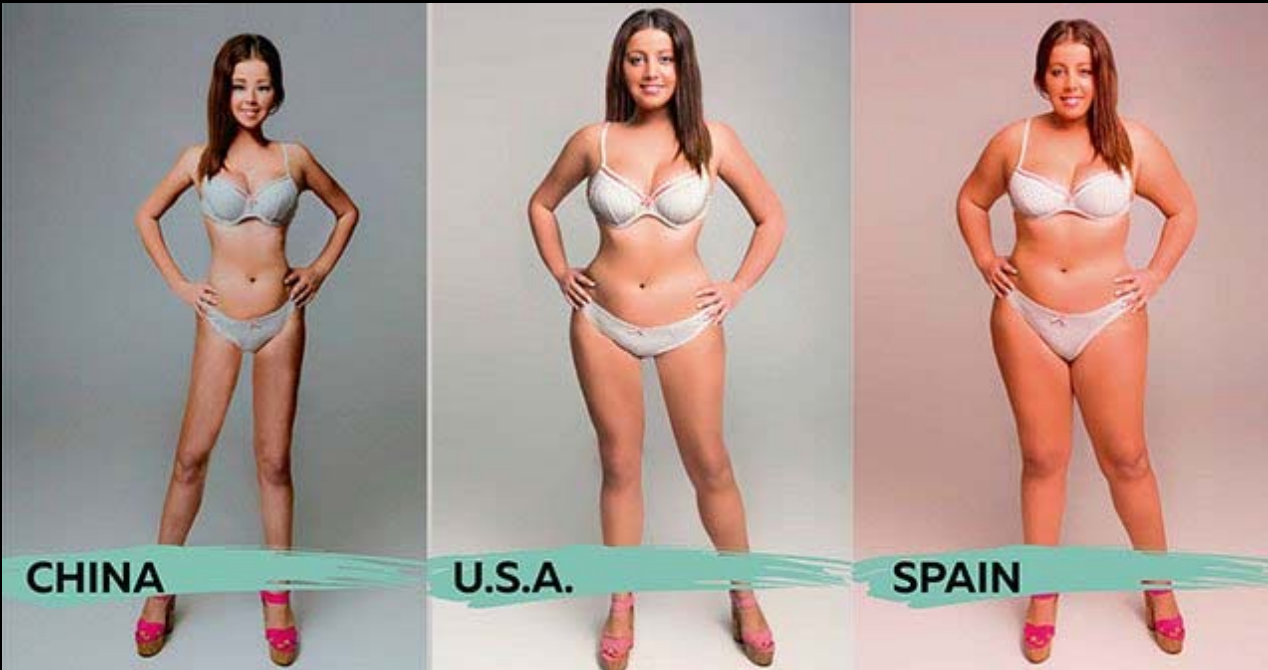

CHINA

U.S.A.

SPAIN